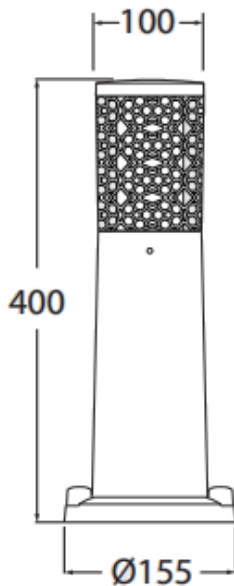

TECHNICAL SPECIFICATION SHEET

PRODUCT DETAILS »

Catalogue number	Watt (W)	Whole fixture lumens (lm)	Colour temp. (K)	Colour body	Packing/Box (pcs)
95CARLO800D/BL	6	600	2700/4000 settable	Black	1/6
95CARLO400D/BL	6	600	2700/4000 settable	Black	1/12
95CARLOWLD/BL	6	600	2700/4000 settable	Black	1/20
95CARLOWLDFS/BL	6	600	2700/4000 settable	Black	1/20

DIMENSIONS »

95CARLO800D/BL

95CARLO400D/BL

95CARLOWLD/BL

95CARLOWLDFS/BL

ADDITIONAL INFORMATION »

95CARLO800D/BL

This luminaire is compatible with bulbs of the energy classes: