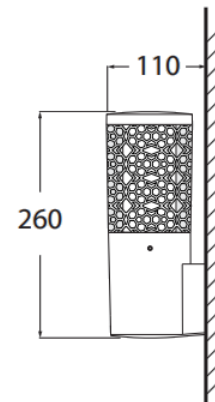

TECHNICAL SPECIFICATION SHEET

PRODUCT DETAILS »

Catalogue number	Watt (W)	Whole fixture lumens (lm)	Colour temp. (K)	Colour body	Packing/Box (pcs)
95CARLO800D/BL	6	600	2700/4000 settable	Black	1/6
95CARLO400D/BL	6	600	2700/4000 settable	Black	1/12
95CARLOWLD/BL	6	600	2700/4000 settable	Black	1/20
95CARLOWLDFS/BL	6	600	2700/4000 settable	Black	1/20

DIMENSIONS »

95CARLO800D/BL

95CARLO400D/BL

95CARLOWLD/BL

95CARLOWLDFS/BL

ADDITIONAL INFORMATION »

95CARLO800D/BL

This luminaire is compatible with bulbs of the energy classes:

The luminaire is sold with a bulb of the energy class:

874/2012

Catalogue number	Barcode	Packing/ Box (pcs)
95CARLO800D/BL	8031874214806	1/6
95CARLO400D/BL	8031874214912	1/12
95CARLOWLD/BL	8031874214820	1/20
95CARLOWLDFS/BL	8031874229978	1/20