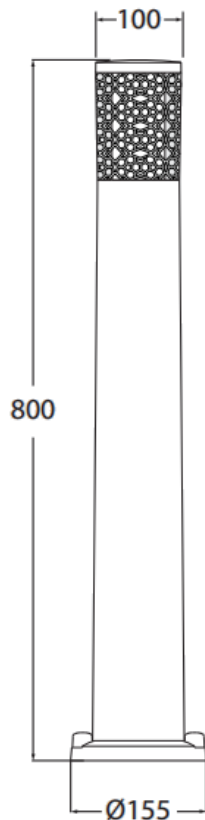

EL[®]MARK

The Brand of Electricity

CARLO DECO LED

GARDEN FIXTURE

GENERAL INFORMATION »

- ∴ Rated voltage: 220-240V/ 50-60Hz
- ∴ Power: 6W
- ∴ Colour temperature: 2700/4000 settable
- ∴ Colour: Black
- ∴ Material: Resin with clear glass
- ∴ UV resistant
- ∴ Insulation class II
- ∴ Lamp included
- ∴ Lamp holder: GU10
- ∴ Protection against dust and moisture: IP55

TECHNICAL SPECIFICATION SHEET

PRODUCT DETAILS »

Catalogue number	Watt (W)	Whole fixture lumens (lm)	Colour temp. (K)	Colour body	Packing/Box (pcs)
95CARLO800D/BL	6	600	2700/4000 settable	Black	1/6
95CARLO400D/BL	6	600	2700/4000 settable	Black	1/12
95CARLOWLD/BL	6	600	2700/4000 settable	Black	1/20
95CARLOWLDFS/BL	6	600	2700/4000 settable	Black	1/20

DIMENSIONS »

95CARLO800D/BL

95CARLO400D/BL

95CARLOWLD/BL

95CARLOWLDFS/BL

ADDITIONAL INFORMATION »

95CARLO800D/BL

This luminaire is compatible with bulbs of the energy classes:

The luminaire is sold with a bulb of the energy class:

874/2012

Catalogue number	Barcode	Packing/ Box (pcs)
95CARLO800D/BL	8031874214806	1/6
95CARLO400D/BL	8031874214912	1/12
95CARLOWLD/BL	8031874214820	1/20
95CARLOWLDFS/BL	8031874229978	1/20