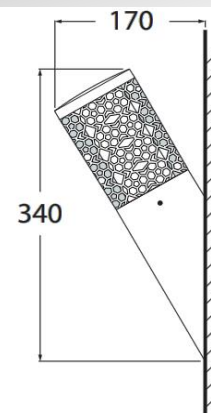

TECHNICAL SPECIFICATION SHEET

PRODUCT DETAILS »

Catalogue number	Watt (W)	Whole fixture lumens (lm)	Colour temp. (K)	Colour body	Packing/Box (pcs)
95CARLO800D/BL	6	600	2700/4000 settable	Black	1/6
95CARLO400D/BL	6	600	2700/4000 settable	Black	1/12
95CARLOWLD/BL	6	600	2700/4000 settable	Black	1/20
95CARLOWLDFS/BL	6	600	2700/4000 settable	Black	1/20

DIMENSIONS »

95CARLO800D/BL

95CARLO400D/BL

95CARLOWLD/BL

95CARLOWLDFS/BL

ADDITIONAL INFORMATION »

95CARLO800D/BL

This luminaire is compatible with bulbs of the energy classes: